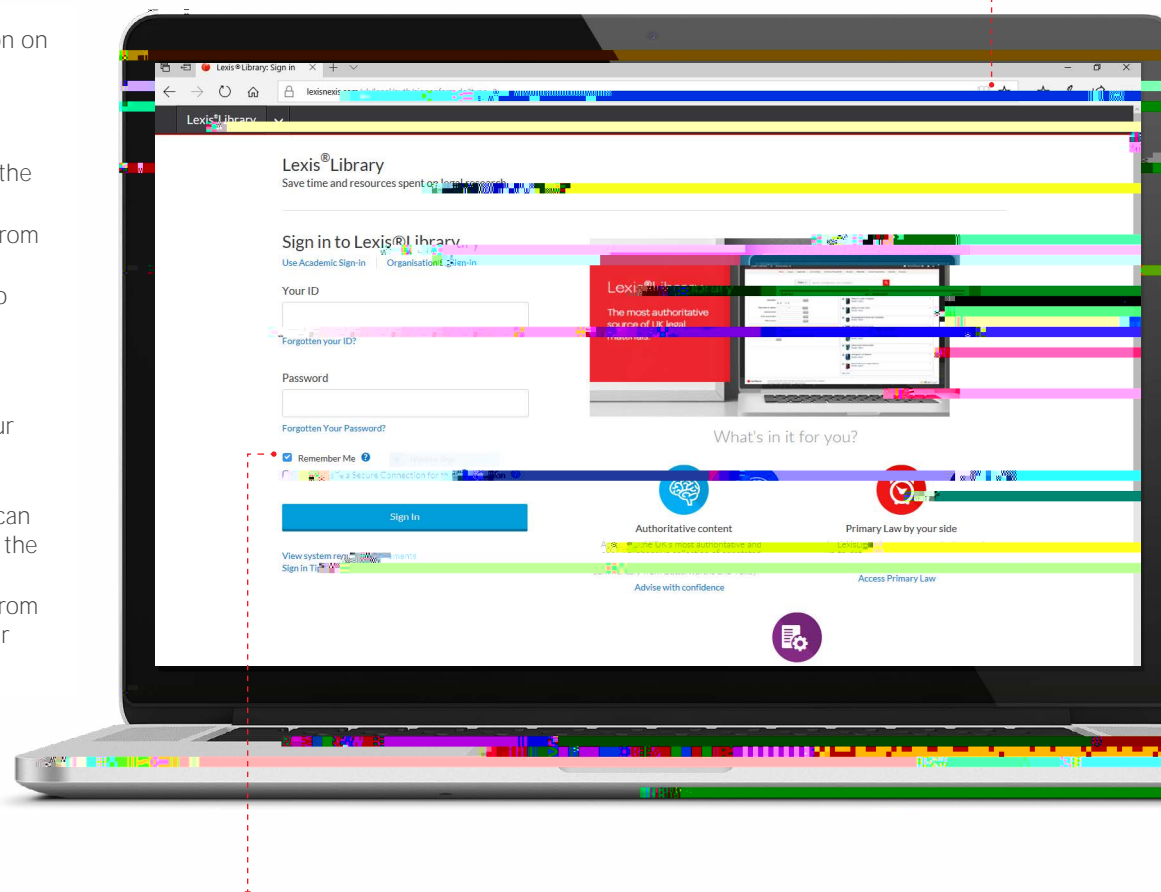

## Add a Favourite

Click on 'favourites' or the Star icon at the top right of your web browser's address bar.

Save the log-in page as an icon on your desktop:

### 1. Internet Explorer

- Right-click anywhere on the log-in page.
- Select 'Create shortcut' from the menu.
- Choose yes to add this to your desktop.

### 2. Google Chrome

- Open LexisLibrary on your browser.
- Chrome window so you can see your desktop behind the browser window.
- Drag and drop the URL from the address bar onto your desktop.

LexisLibrary homepage when accessing the site.