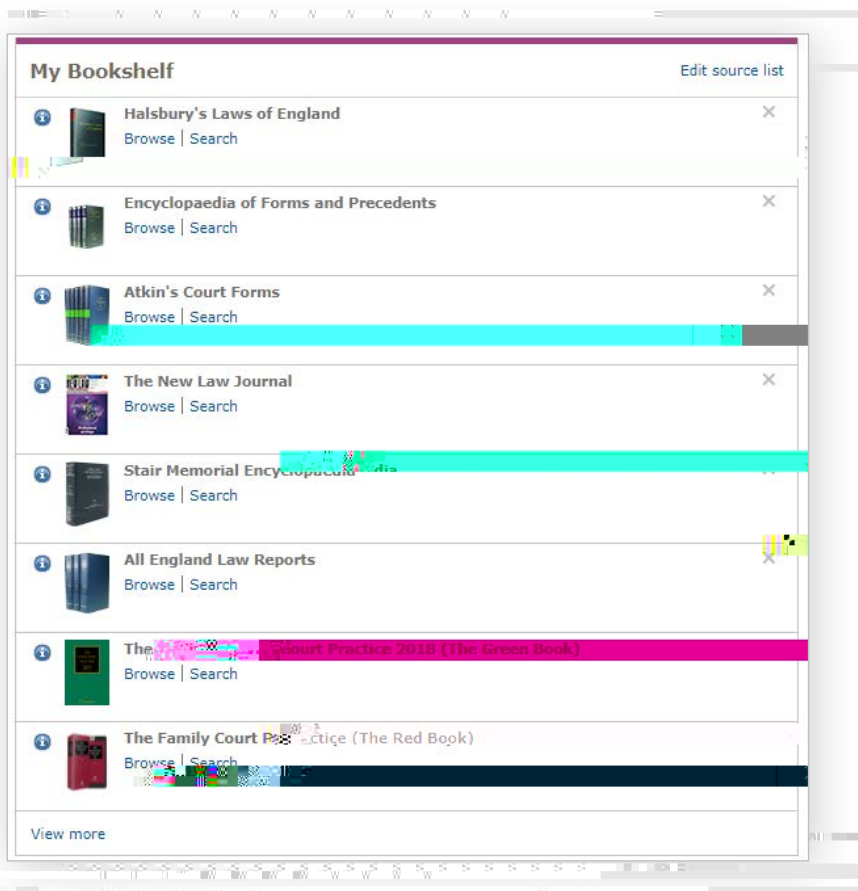

Browsing from the Bookshelf

Browsing:

the Bookshelf will take you to the book's table of contents.